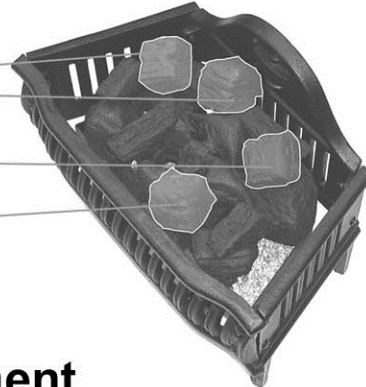

Right Front Log

**OBL05
5 LOGS**

5

**Left Front Log
(completed assembly)**

**Front View of
Completed Assembly**

Embers

(lower cover omitted for clarity)

Coal Installation

Coal Matrix - Top View

Front

Triangular Piece Placement

Square Piece Placement

**OBC08
MATRIX WITH 8 COALS**

**Completed
Assembly**