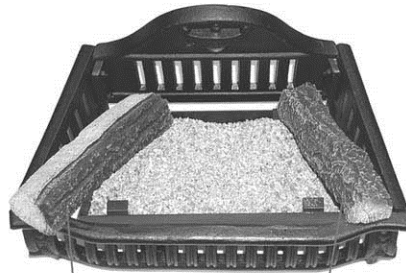

Log Installation

1

Burner Media

2

Outer Logs

3

Rear Log

4

Right Front Log

**OBL05
5 LOGS**

5

**Left Front Log
(completed assembly)**

**Front View of
Completed Assembly**

Embers

(lower cover omitted for clarity)

Coal Installation

Coal Matrix - Top View

Front

Triangular Piece Placement

Square Piece Placement

**OBC08
MATRIX WITH 8 COALS**

**Completed
Assembly**