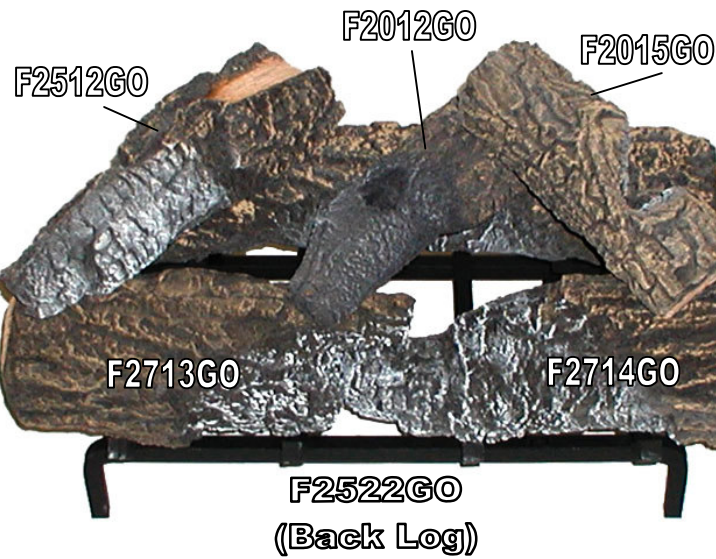

Cross Timbers Log Diagram

CTS3007AA 30" Set

CTS2406AA 24" Set

CTS2106AA 21" Set